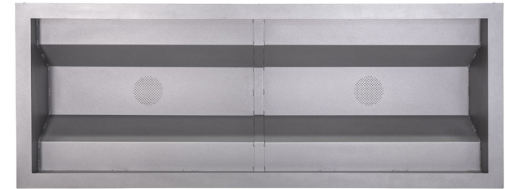

Rutherford 4 Space Wheelchair Accessible Planter

Model Number

RPLWC-96-36 (4 Space)
RPLWC-50-36 (2 Space)

The Wishbone Rutherford Wheelchair Accessible Planters are the perfect solution for creating accessible and beautiful gardens for individuals with mobility challenges. Designed with the guidelines of the ADA (American Disabilities Act), our planters are ADA compliant and come in two sizes to accommodate two and four wheelchairs, respectively. Crafted with an aluminum frame and recycled plastic lumber, our planters offer durability and require low maintenance. With a large planter bed, you can grow an abundance of fruits and vegetables, making it a great addition to senior homes or long-term care facilities. Our planters not only perform for years but also look great, making them a perfect addition to any outdoor space. Experience the joy of gardening for everyone with the Wishbone Wheelchair Accessible Planters.

Material Specifications

Marine Grade Aluminum Frame
Stainless Steel Hardware
Super Durable Powder Coating
100% Recycled Plastic Slats
Western Red Cedar
Modified Pine

Customized Solutions

Custom Powder Coating
(Setup Charges May Apply)
All Metal Sides
Custom Branding on Side Panels
Custom Lengths

Recycled Content

Recycled Content by Weight: 30%
100% Recyclable

Product Dimensions

Height: 34 inches / 86 cm
Depth: 36.5 inches / 93 cm
Length: 96.5 inches / 245 cm
Weight: 148 lbs / 67 kg
Soil Capacity: 20 Cubic Feet / 566 L