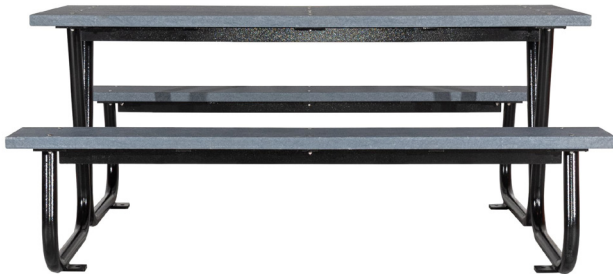

PIPELINE PICNIC TABLE

Model Number : PLPT-610 (2x10 Boards)
PLPT-66 (2x6 Boards)

DESIGNER NOTES

This tubular style picnic table is probably the most recognized design in municipal applications. And for good reason; they are very strong, functional, and represent a good value in these settings. The only challenge to the design is that most are made for wood and retrofitting for the lower maintenance recycled plastic lumber and aluminum frames has really not been done effectively.... until now!

As an innovator in this area, we have overcome this challenge and the Pipeline Picnic Table now effectively bridges that gap. It maintains that classic style, providing a uniform consistent look in the municipal setting while maximizing the strength and low maintenance virtues of aluminum and recycled plastic lumber.

Wishbone
site furnishings

PRODUCT SPECIFICATIONS

100% Recycled Plastic Slats

This product will not rot, splinter, or warp reducing maintenance costs over the life of the product.

Colours Available: Black, Grey, Redwood, Sand, Walnut

Skate Blocks

INST-1 Stainless steel bolt down kit

PRODUCT DIMENSIONS

Table Height	30 3/4 inches / 781 mm
Seat Height	18 inches / 457 mm
Seat Depth	9 3/8 inches / 235 mm
Total Length	6 feet / 183 cm
Table Top Depth	28 1/8 inches / 711 mm
Total Depth	58 3/8 inches / 1480 mm
Weight	235 lbs / 106.6 kg