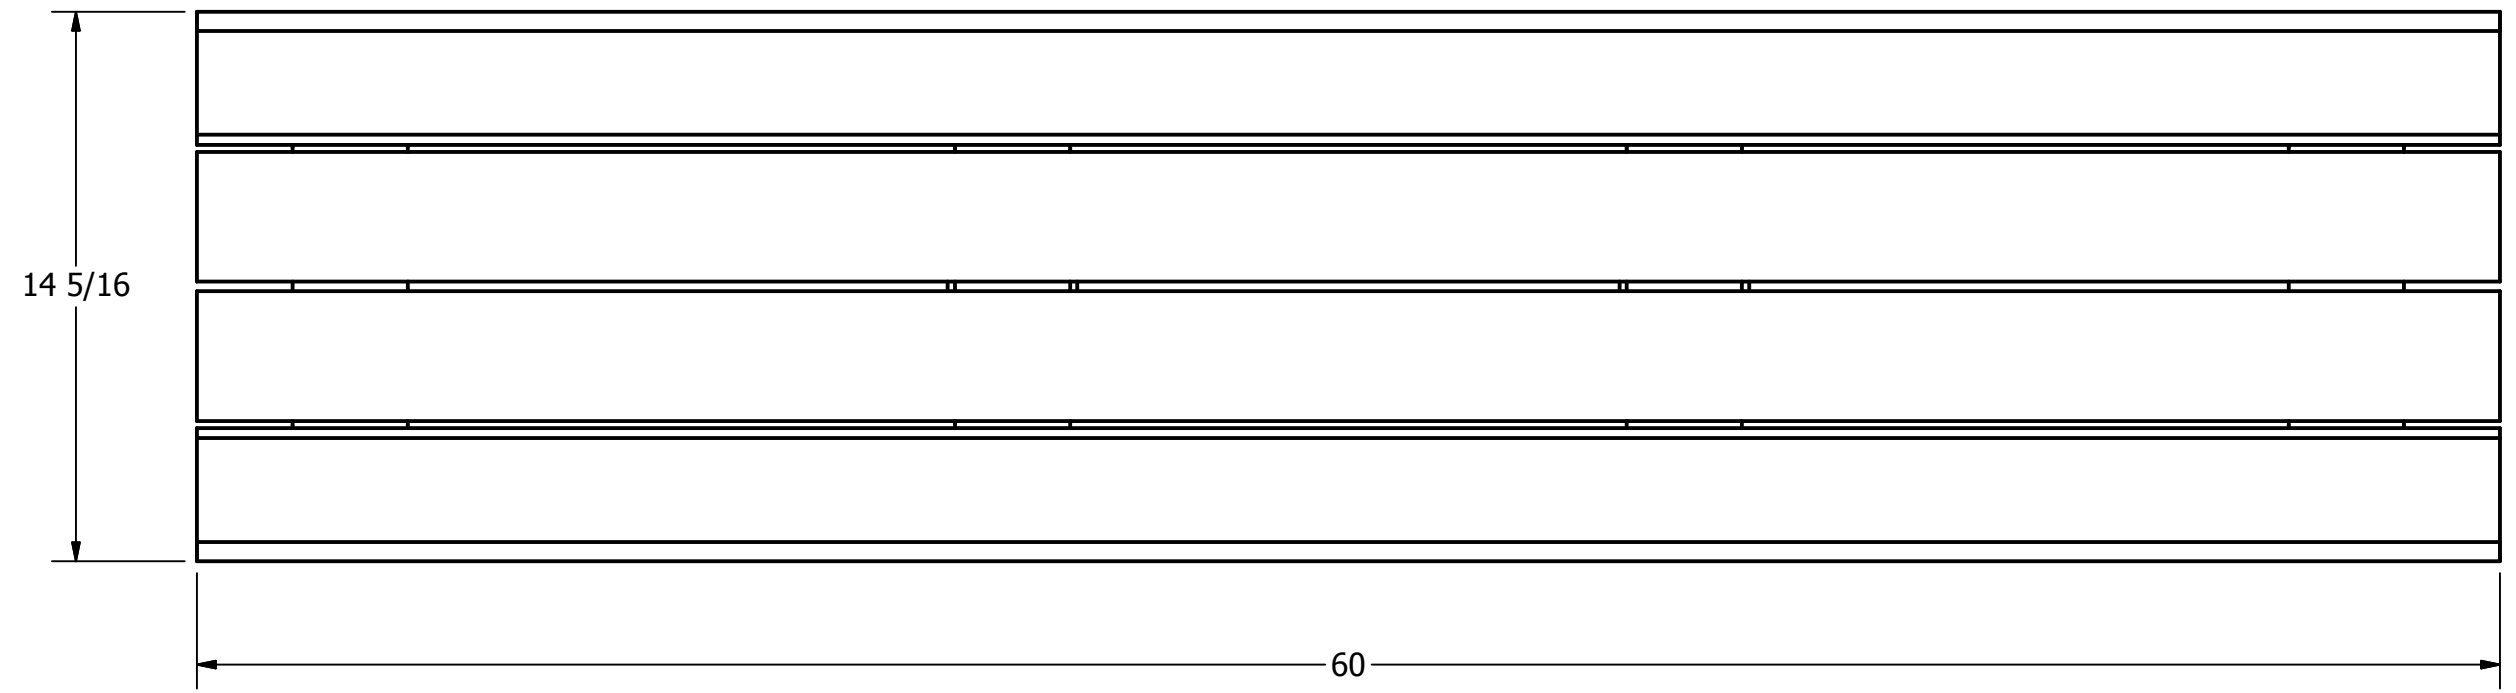

VIEW C-C  
FOOT PAD

APPROXIMATE WEIGHT = 75 LBS

DRAWN DRESENER	27/05/2008	<b>Wishbone Industries</b>		
CHECKED				
QA		TITLE		
MFG		<b>PBS-5 STRAIGHT BENCH ASSEMBLY</b>		
APPROVED				
PROPRIETARY AND CONFIDENTIAL THE INFORMATION CONTAINED ON THIS DRAWING IS THE SOLE PROPERTY OF WISHBONE INDUSTRIES LTD.	TOLERANCES UNLESS OTHERWISE SPECIFIED FRACTIONAL +/- 1/32 TWO DECIMAL +/- .015 THREE DECIMAL +/- .005	SIZE <b>C</b>	DWG NO <b>PBS-5</b>	REV <b>NEW</b>
ANY REPRODUCTION IN PART OR WHOLE WITHOUT WRITTEN CONSENT OF WISHBONE INDUSTRIES LTD IS PROHIBITED.	ANGLE +/- 1°	SCALE	SHEET 1 OF 2	