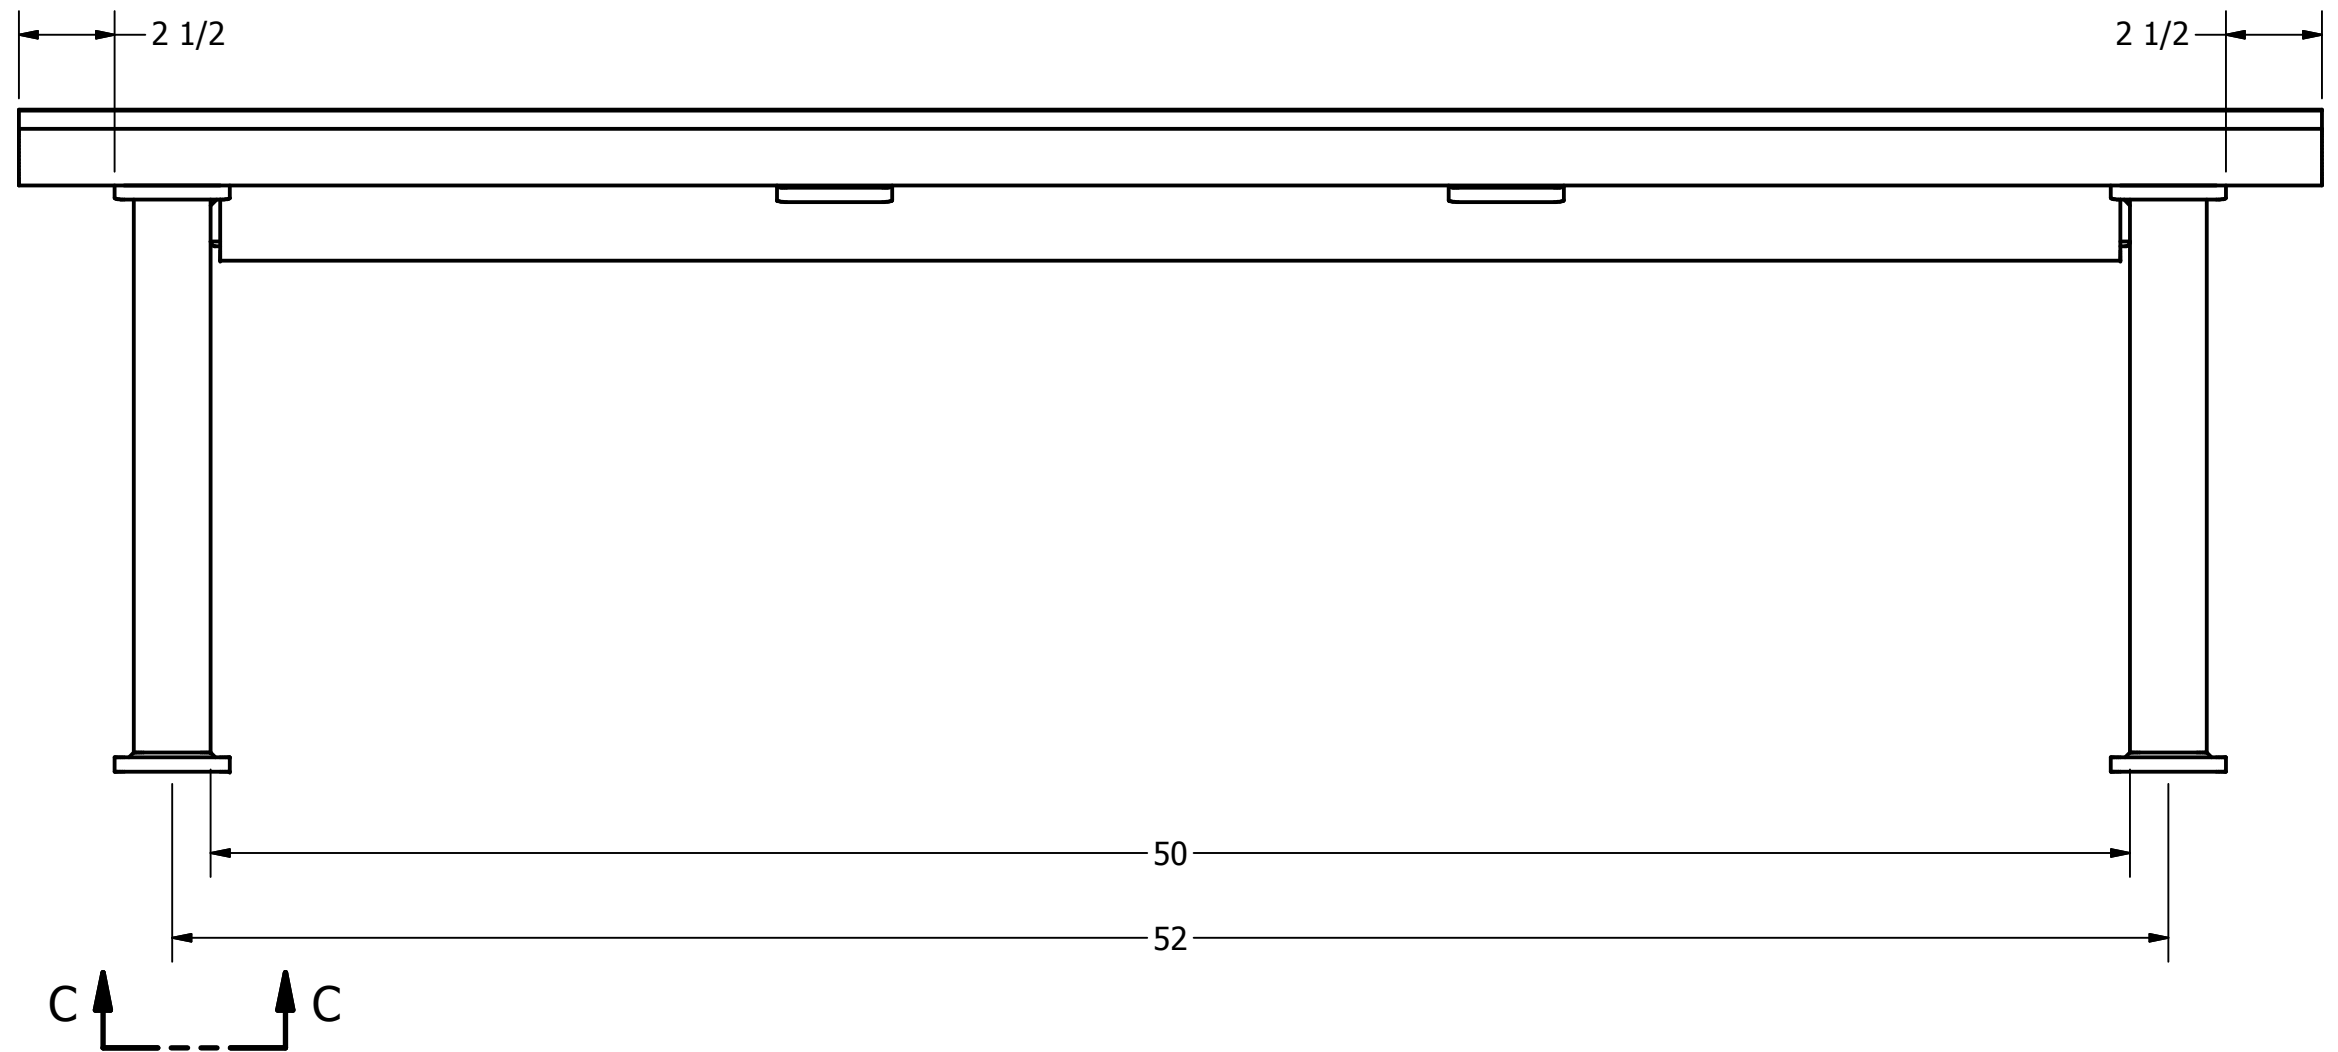

VIEW C-C  
FOOT PAD

APPROXIMATE WEIGHT = 75 LBS

DRAWN DRESENER	27/05/2008	<b>Wishbone Industries</b>		
CHECKED				
QA		TITLE		
MFG		<b>PBS-5 STRAIGHT BENCH ASSEMBLY</b>		
APPROVED				
PROPRIETARY AND CONFIDENTIAL THE INFORMATION CONTAINED ON THIS DRAWING IS THE SOLE PROPERTY OF WISHBONE INDUSTRIES LTD.	TOLERANCES UNLESS OTHERWISE SPECIFIED FRACTIONAL +/- 1/32 TWO DECIMAL +/- .015 THREE DECIMAL +/- .005	SIZE <b>C</b>	DWG NO <b>PBS-5</b>	REV <b>NEW</b>
ANY REPRODUCTION IN PART OR WHOLE WITHOUT WRITTEN CONSENT OF WISHBONE INDUSTRIES LTD IS PROHIBITED.	ANGLE +/- 1°	SCALE	SHEET 1 OF 2	