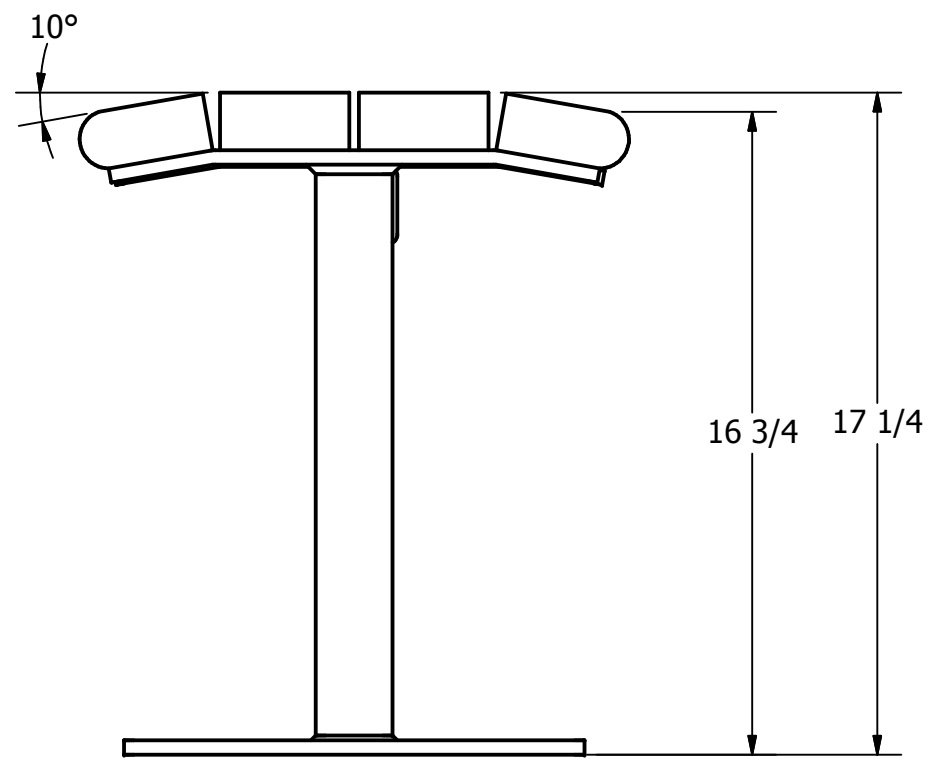

VIEW C-C  
FOOT PAD

APPROXIMATE WEIGHT = 75 LBS

DRAWN DRESENER	27/05/2008	<b>Wishbone Industries</b>		
CHECKED				
QA		TITLE		
MFG		<b>PBS-5 STRAIGHT BENCH ASSEMBLY</b>		
APPROVED				
PROPRIETARY AND CONFIDENTIAL THE INFORMATION CONTAINED ON THIS DRAWING IS THE SOLE PROPERTY OF WISHBONE INDUSTRIES LTD.	TOLERANCES UNLESS OTHERWISE SPECIFIED FRACTIONAL +/- 1/32 TWO DECIMAL +/- .015 THREE DECIMAL +/- .005	SIZE <b>C</b>	DWG NO <b>PBS-5</b>	REV <b>NEW</b>
ANY REPRODUCTION IN PART OR WHOLE WITHOUT WRITTEN CONSENT OF WISHBONE INDUSTRIES LTD IS PROHIBITED.	ANGLE +/- 1°	SCALE	SHEET 1 OF 2	